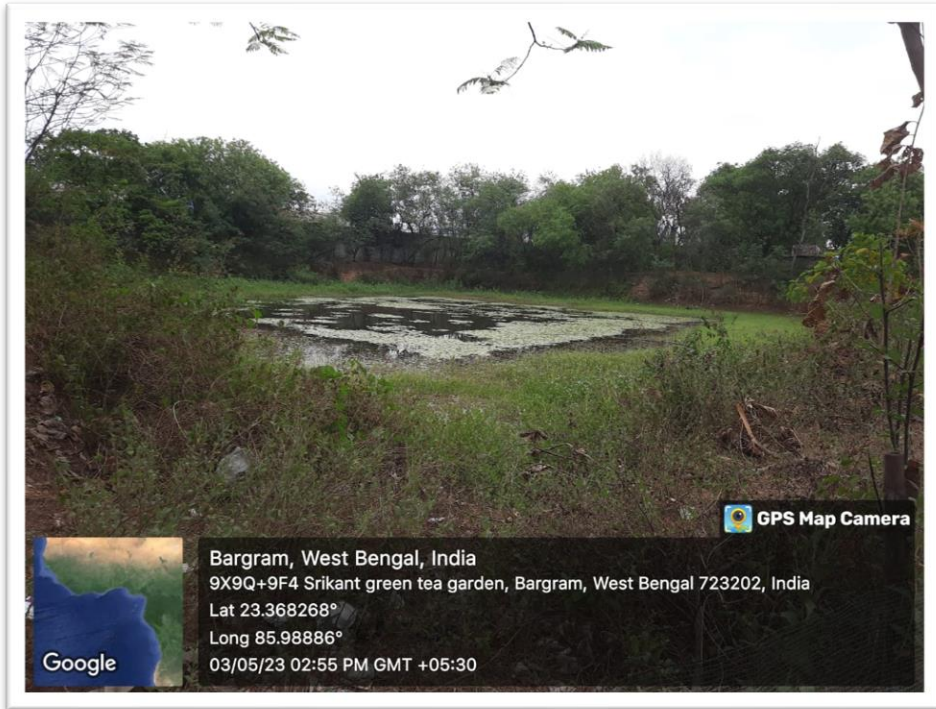

Achhruram Memorial College, Jhalda

Waste Management_2022-23

Dustbin for Disposable Materials

Pond for Rain Water Harvesting in the Campus

Bio-Disposal Pit

Dustbin for Solid Material

Bio-Chemical Disposal Pit