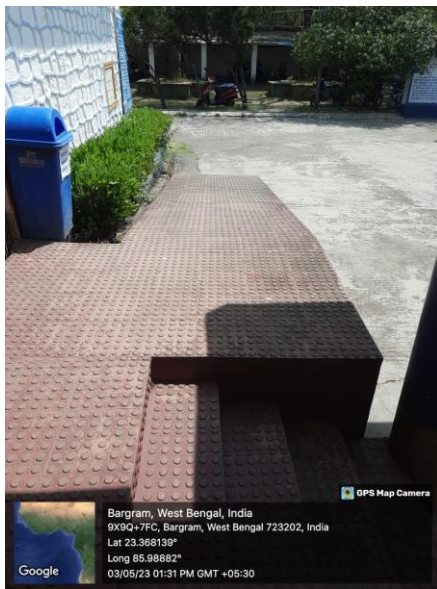

ACHHRURAM MEMORIAL COLLEGE JHALDA, PURULIA

Divyangjan - Accessible Toilets

For Ladies

For Gents

Achhruram Memorial College, Jhalda

Ramp for Physically Disable Persons_2022-23

Ramp at the Entrance of the College

Ramp at the Back Door of the College